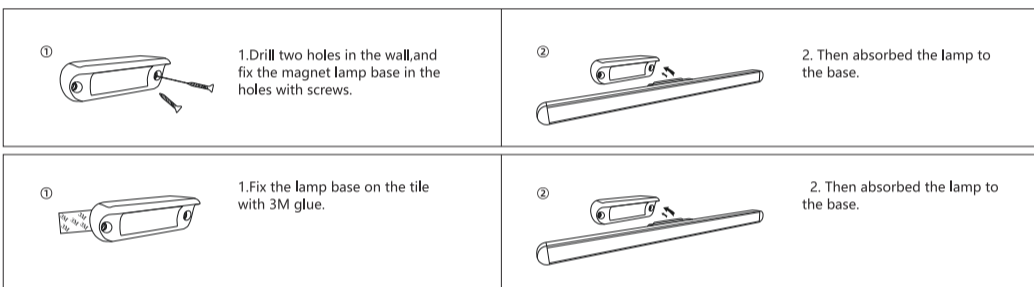

Installation ways