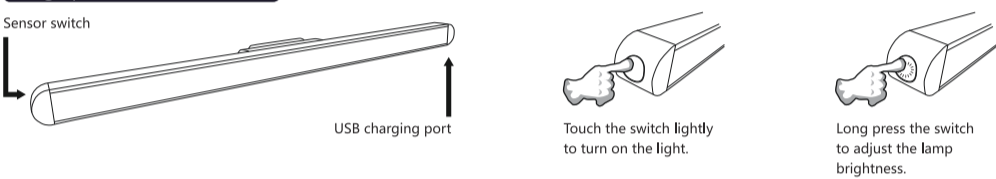

Usage pattern