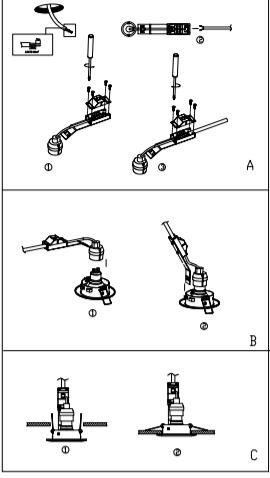

EN SPECIFICATION

GU10 CE No.	LMP-M16GU10W05A-14B
spotlight fitting CE No.	YH01
Power(W)	4.5W
Color temperature(K)	3000K/4000K/6500K
LED model energy efficiency class	F

INSTALLATION DIAGRAM

WARNING:
 1. THIS PRODUCT MUST BE INSTALLED BY PROFESSIONALS.
 2. THIS PRODUCT IS STRICTLY FORBIDDEN FOR HIGH HUMIDITY ENVIRONMENT.
 3. THE PRODUCT CAN'T BE USED IF THE SHELL IS SERIOUSLY DAMAGED OR THE LENS IS BROKEN.
 4. THIS PRODUCT IS NOT SUITABLE FOR COVERED BY HEAT INSULATING MATERIAL.
 5. IN ORDER TO MAKE THE LAMP INSTALLED CORRECTLY, PLEASE READ THIS MANUAL CAREFULLY AND KEEP IT PROPERLY AFTER UNPACKING.
 6. DURING INSTALLATION, THE POWER SUPPLY MUST BE CUT OFF FIRST.