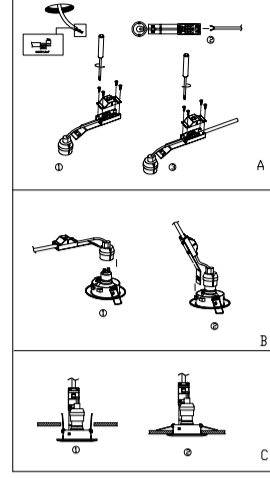

FELSZERELÉSI RAJZ

FIGYELMEZTETÉS:
1. A TERMÉKET SZAKEMBERNEK KELL FELSZERELNIE.
2. MAGAS PÁRATARTALOMMAL RENDELKEZŐ KÖRNYEZETBEN A TERMÉK HASZNÁLATA SZIGORÚAN TILOS.
3. A TERMÉK NEM HASZNÁLHATÓ, HA A BURKOLAT SÜLYOSAN KÁROSODOTT VAGY A LENCSE TÖRÖTT.
4. A TERMÉK NEM FEDHETŐ LE HŐSZIGETELŐ ANYAGGAL.
5. A LAMPA MEGFELELŐ FELSZERELÉSE ÉRDEKÉBEN OLVASSA EL FIGYELMÉSEN EZT AZ ÚTMUTATÓT, ÉS A KICSOMAGOLÁS UTÁN ŐRIZZE MEG.
6. A FELSZERELÉS ELŐTT LE KELL KAPCSOLNI AZ ÁRAMELLÁTÁST.

EL TEXNIKA XAPAKTHPICTIKA

GU10 αριθ. CE	LMP-M16GU10W05A-14B
Πλαφοστρέρα σποτ CE αριθ	YH01
Ισχύς (W)	4.5W
Θερμοκρασία χρώματος (K)	3000K/4000K/6500K
Κατηγορία ενεργειακής απόδοσης μοντέλου LED	F