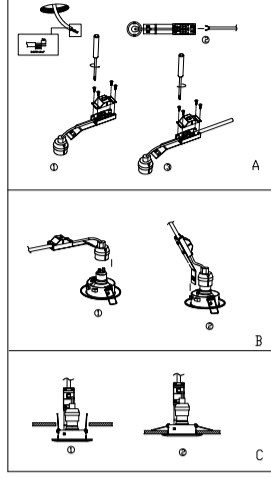

INSTALLATIONSPLAN

WARNUNG:
1. DIESES PRODUKT MUSS VON FACHLEUTEN INSTALLIERT WERDEN.
2. DIESES PRODUKT IST FÜR UMGEBUNGEN MIT HOHER LUFTFEUCHTIGKEIT STRENGSTENS VERBOTEN.
3. DAS PRODUKT KANN NICHT VERWENDET WERDEN, WENN DAS GEHÄUSE SCHWER BESCHÄDIGT ODER DIE LINSE ZERBROCHEN IST.
4. DIESES PRODUKT IST NICHT FÜR DIE ABDECKUNG MIT WÄRMEISOLIERENDEM MATERIAL GEEIGNET.
5. DAMIT DIE LAMPE RICHTIG INSTALLIERT WERDEN KANN, LESEN SIE BITTE DIESE ANLEITUNG SORGFÄLTIG DURCH UND BEWAHREN SIE SIE NACH DEM AUSPACKEN GUT AUF.
6. BEI DER INSTALLATION MUSS ZUERST DIE STROMZUFUHR UNTERBROCHEN WERDEN.

HU MŰSZAKI ADATOK

GU10 CE-szám	LMP-M16GU10W05A-14B
reflektorszerelvény CE-szám	YH01
Teljesítmény (W)	4.5W
Színhőmérséklet (K)	3000K/4000K/6500K
LED-modell energiateljesítmény osztály	F