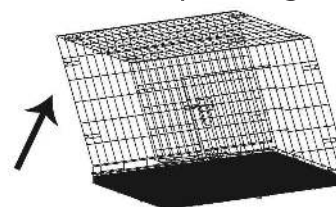

AIGOITALIA S.R.L.
MONZA (MB) VIA MONTE
BARRO 19
IT11451750969
MADE IN CHINA
WWW.NOBLEZA.EU

Components

Plastic handle *1

Tray *1

Assembling Instruction

1

2

Unfold the cage

3

Pull the top of cage upward

4

5

Pull the side panel up

6

Pull the side panel up

7