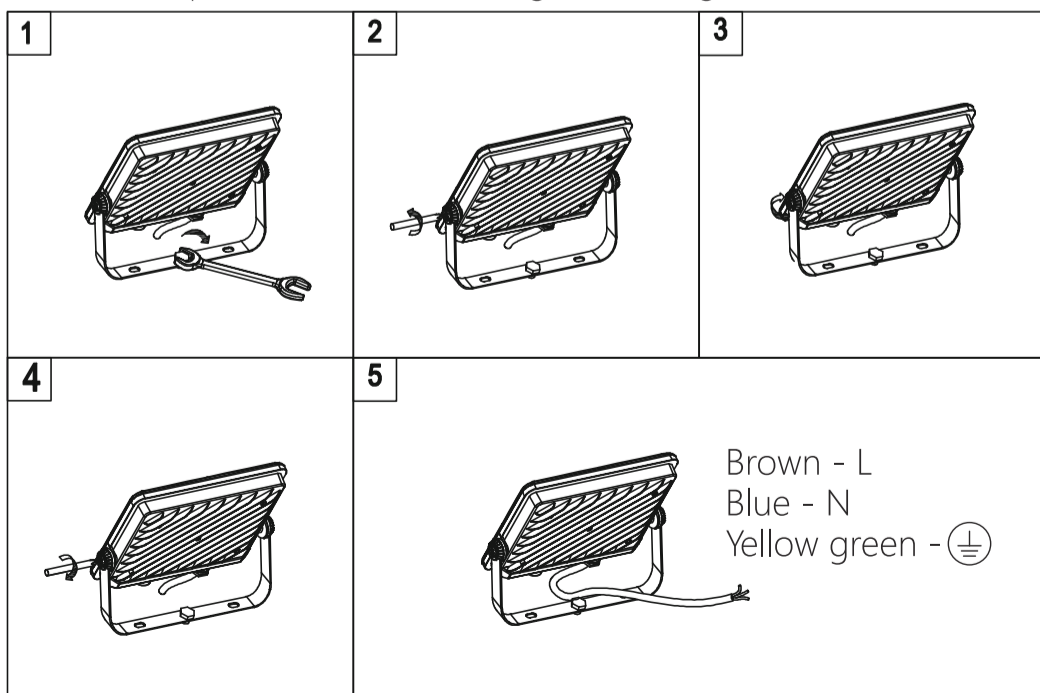

## Specification

This product contains a light source of energy efficiency class <E>- (EU)2019/2015.

Model	JE-BLFL1010R8 0L90-10W	JE-BLFL1211R8 0L90-20W	JE-BLFL1513R8 0L90-30W	JE-BLFL2017R 80L90-50W	JE-BLFL2622R 80L90-100W
Voltage	220-240V~ 50/60Hz				
Input current	44mA	88mA	132mA	220mA	440mA
DF	≥ 0.9				
Wattage	10W	20W	30W	50W	100W
Lumen	1100 lm	2200lm	3300 lm	5500 lm	11000 lm
Energy efficiency class	E				
Chip type	SMD2835				
CRI	≥80				
Material	Aluminum Die-casting				
Beam angle	110°	110°	110°	110°	110°
Product size	102x96x35mm	122x111x35mm	152x131x35mm	198x169x35mm	262x218x38mm
CCT	4000/6500K				
Work temp	-20°C ~ +40°C				
Protection	IP65				
Housing color	Black				
Max projected areal(m <sup>2</sup> )	0.010	0.014	0.02	0.033	0.057
Product bare weight(g)	142	174	225	352	707
Use position	Outdoor				

1. Fix the bracket of the light.
2. Loosen the screw on both sides of the bracket.
3. Adjust the flooding angle of the floodlight.
4. Tighten the screw on both sides of the bracket.
5. Connect the wiring of the floodlight.
6. Turn on the power to make sure the light is working.