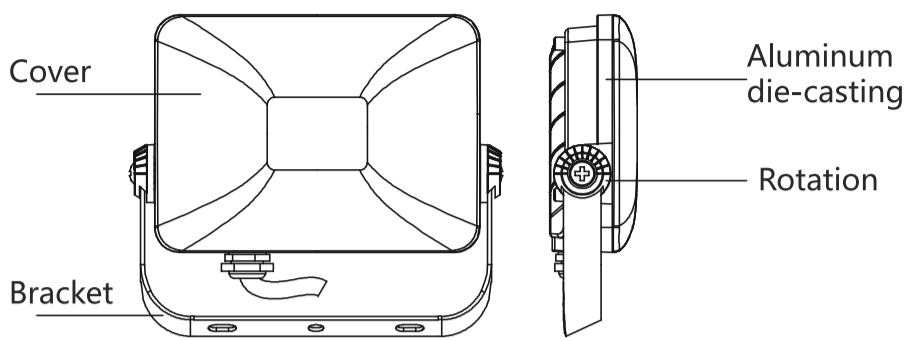

## Diagram

## Specification

This product contains a light source of energy efficiency class <E>- (EU)2019/2015.

Model	JE-BLFL1010R8 0L90-10W	JE-BLFL1211R8 0L90-20W	JE-BLFL1513R8 0L90-30W	JE-BLFL2017R 80L90-50W	JE-BLFL2622R 80L90-100W
Voltage	220-240V~ 50/60Hz				
Input current	44mA	88mA	132mA	220mA	440mA
DF	≥ 0.9				
Wattage	10W	20W	30W	50W	100W
Lumen	1100 lm	2200lm	3300 lm	5500 lm	11000 lm
Energy efficiency class	E				
Chip type	SMD2835				
CRI	≥80				
Material	Aluminum Die-casting				
Beam angle	110°	110°	110°	110°	110°
Product size	102x96x35mm	122x111x35mm	152x131x35mm	198x169x35mm	262x218x38mm
CCT	4000/6500K				
Work temp	-20°C ~ +40°C				
Protection	IP65				
Housing color	Black				
Max projected areal(m <sup>2</sup> )	0.010	0.014	0.02	0.033	0.057
Product bare weight(g)	142	174	225	352	707
Use position	Outdoor				

1. Fix the bracket of the light.
2. Loosen the screw on both sides of the bracket.
3. Adjust the flooding angle of the floodlight.
4. Tighten the screw on both sides of the bracket.
5. Connect the wiring of the floodlight.
6. Turn on the power to make sure the light is working.