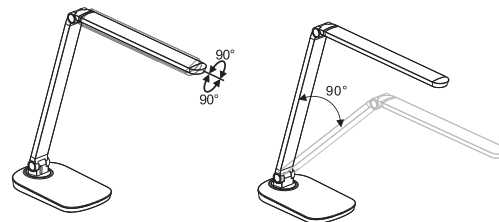

## TECHNICAL SPECIFICATIONS:

Color:Black  
 Dimensions:51.5cm x 13.5 cm x 39.4 cm  
 Materials:ABS  
 Voltage:8W  
 Lumen:430Lumen  
 LED lifetime:50000 hours  
 Color temperature: 2700-6500 K  
 Colors:Warm white, cool white  
 LED:42 energy saving SMD LEDs  
 Function:2 preset brightness settings  
 Dimmable  
 Color adjustable  
 Extra:Built-in USB charger  
 Timer function