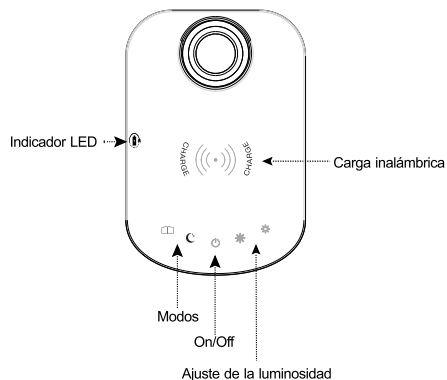

La lámpara LED de escritorio le ofrece una iluminación ideal para su casa.

Panel de Control