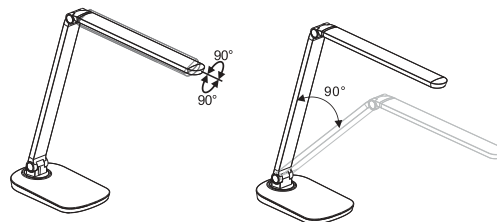

Back view

ESPECIFICACIONES TÉCNICAS:

Color: Negro
Dimensiones: 51.5cm x 13.5 cm x 39.4 cm
Material: ABS
Tensión: 8 W
Intensidad: 430 Lumen
Vida útil LED: 50000 horas
Temperatura del color: 2700-6500 K
Colores: Blanco cálido, blanco frío
LED: 42 SMD LEDs de ahorro de energía
Funciones: 2 ajustes de luminosidad predefinidos
Regulable
Color regulable
Extra: Cargador USB incorporado
Función temporizador

PRECAUCIONES A TENER EN CUENTA AL UTILIZAR LA LÁMPARA

- -No intente reparar, desmontar o modificar el producto bajo ninguna circunstancia.
- -No coloque la lámpara cerca de una fuente de calor ni expuesta a la luz solar directa.
- -Coloque la lámpara sobre una superficie plana y segura.
- -Utilice ÚNICAMENTE el adaptador CA suministrado.
- -No utilice el objeto si el cable de alimentación está desgastado o dañado.
- -No toque el aparato con las manos húmedas.
- -Mantenga la lámpara y sus accesorios limpios y secos.
- -Desenchufe el cable de alimentación cuando no vaya a utilizar la lámpara.
- -Sírvese únicamente de un trapo seco y suave para limpiar el producto; no utilice disolventes ni otros productos de limpieza.
- -Nunca sobrecargue el circuito eléctrico ya que podría provocar una descarga eléctrica o un incendio.