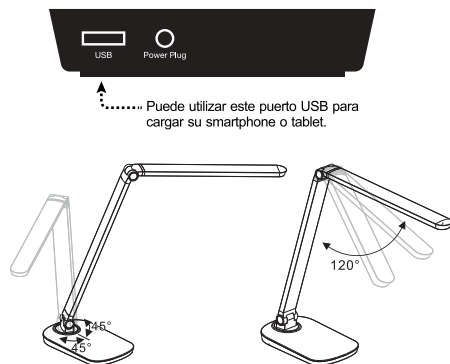

Back view

ESPECIFICACIONES TÉCNICAS:

Color: Negro
Dimensiones: 51.5cm x 13.5 cm x 39.4 cm
Material: ABS
Tensión: 8 W
Intensidad: 430 Lumen
Vida útil LED: 50000 horas
Temperatura del color: 2700-6500 K
Colores: Blanco cálido, blanco frío
LED: 42 SMD LEDs de ahorro de energía
Funciones: 2 ajustes de luminosidad predefinidos
Regulable
Color regulable
Extra: Cargador USB incorporado
Función temporizador

PRECAUCIONES A TENER EN CUENTA AL UTILIZAR LA LÁMPARA

- -No intente reparar, desmontar o modificar el producto bajo ninguna circunstancia.
- -No coloque la lámpara cerca de una fuente de calor ni expuesta a la luz solar directa.
- -Coloque la lámpara sobre una superficie plana y segura.
- -Utilice ÚNICAMENTE el adaptador CA suministrado.
- -No utilice el objeto si el cable de alimentación está desgastado o dañado.
- -No toque el aparato con las manos húmedas.
- -Mantenga la lámpara y sus accesorios limpios y secos.
- -Desenchufe el cable de alimentación cuando no vaya a utilizar la lámpara.
- -Sírvese únicamente de un trapo seco y suave para limpiar el producto; no utilice disolventes ni otros productos de limpieza.
- -Nunca sobrecargue el circuito eléctrico ya que podría provocar una descarga eléctrica o un incendio.