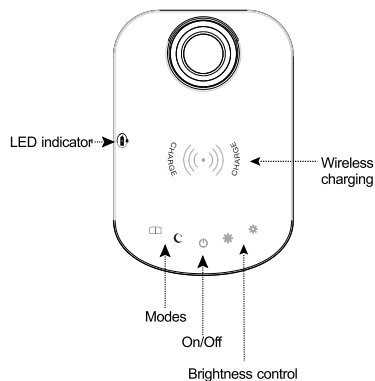

The LED desk light is ideal as a friendly lighting solution for home.

CONTROL PANEL